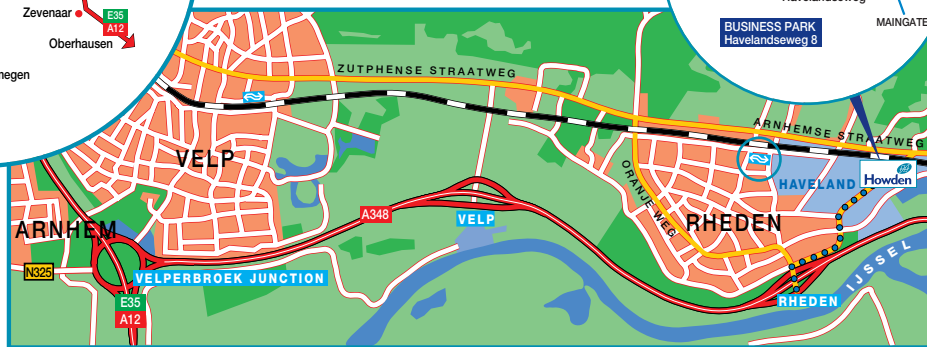

How to get to Howden Thomassen Compressors

Howden Thomassen Compressors

'Industrieterrein Haveland'

Havelandseweg 8-a

6991 GS Rheden

The Netherlands

Tel: + 31 (0) 26 497 5200

E-mail: info@thomassen.com

www.thomassen.com

Travelling by car:

Follow the route to the Velperbroek junction. At the roundabout take the A348 direction Zutphen. Continue until you reach the turn-off Rheden, 'Industrieterrein Haveland'. Proceed in the direction of the industrial estate.

Travelling by public transportation:

From Amsterdam Schiphol Airport to Howden Thomassen Compressors and/or your hotel in (the vicinity of) Arnhem:

Follow the signs "To the trains" to the basement of the airport. Take a train in the direction of Arnhem. It may be required to switch trains in Utrecht.

From Arnhem towards Howden Thomassen Compressors:

The stoptrain towards Zutphen stops in Rheden (SS), which is your final destination. Arriving in Rheden you walk on the road next to the railway, in the same direction as the train, until you are at Thomassen premises (*approx 5 minutes*).

E-tickets and train schedules can be obtained at www.ns.nl.

Howden

Howden Thomassen Compressors